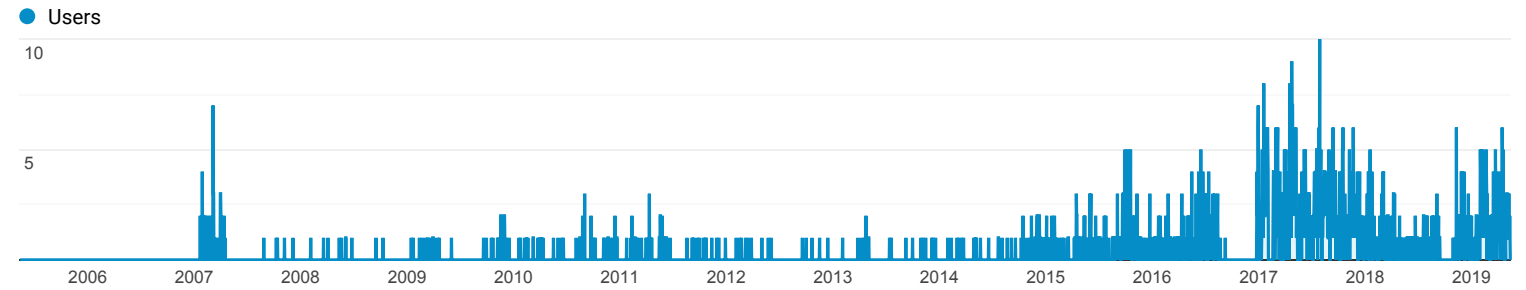

Network

All Users  
100.00% Users

May 14, 2005 - May 14, 2019

Explorer

Summary

This data was filtered with the following filter expression: **universit**

Service Provider	Acquisition			Behavior			Conversions		
	Users	New Users	Sessions	Bounce Rate	Pages / Session	Avg. Session Duration	Goal Conversion Rate	Goal Completions	Goal Value
	<b>1,910</b> % of Total: 0.46% (418,791)	<b>1,880</b> % of Total: 0.45% (418,396)	<b>1,981</b> % of Total: 0.44% (445,546)	<b>70.18%</b> Avg for View: 72.67% (-3.42%)	<b>1.53</b> Avg for View: 1.43 (6.69%)	<b>00:00:45</b> Avg for View: 00:00:29 (53.60%)	<b>0.00%</b> Avg for View: 0.00% (0.00%)	<b>0</b> % of Total: 0.00% (0)	<b>\$0.00</b> % of Total: 0.00% (0.00%)
1. <a href="#">bahir dar university main campus</a>	<b>137</b> (7.24%)	<b>137</b> (7.29%)	<b>144</b> (7.27%)	75.00%	1.39	00:00:38	0.00%	0 (0.00%)	\$0.00 (0.00%)
2. <a href="#">uninet(inter-university network)</a>	<b>42</b> (2.22%)	<b>42</b> (2.23%)	<b>42</b> (2.12%)	80.95%	1.33	00:00:12	0.00%	0 (0.00%)	\$0.00 (0.00%)
3. <a href="#">indiana university-purdue university at indianapolis</a>	<b>34</b> (1.80%)	<b>34</b> (1.81%)	<b>36</b> (1.82%)	30.56%	3.75	00:04:45	0.00%	0 (0.00%)	\$0.00 (0.00%)
4. <a href="#">kenyatta university main campus</a>	<b>30</b> (1.59%)	<b>30</b> (1.60%)	<b>33</b> (1.67%)	75.76%	1.24	00:00:05	0.00%	0 (0.00%)	\$0.00 (0.00%)
5. <a href="#">university of tehran</a>	<b>28</b> (1.48%)	<b>28</b> (1.49%)	<b>30</b> (1.51%)	76.67%	1.47	00:00:03	0.00%	0 (0.00%)	\$0.00 (0.00%)
6. <a href="#">university of education winneba</a>	<b>26</b> (1.37%)	<b>26</b> (1.38%)	<b>31</b> (1.56%)	61.29%	1.45	00:00:12	0.00%	0 (0.00%)	\$0.00 (0.00%)
7. <a href="#">ferdowsi university of mashhad</a>	<b>17</b> (0.90%)	<b>17</b> (0.90%)	<b>17</b> (0.86%)	70.59%	1.29	00:02:43	0.00%	0 (0.00%)	\$0.00 (0.00%)
8. <a href="#">university of city of prizren</a>	<b>16</b> (0.85%)	<b>16</b> (0.85%)	<b>16</b> (0.81%)	81.25%	1.19	00:00:18	0.00%	0 (0.00%)	\$0.00 (0.00%)
9. <a href="#">wolkite university</a>	<b>16</b> (0.85%)	<b>16</b> (0.85%)	<b>16</b> (0.81%)	87.50%	1.38	00:03:00	0.00%	0 (0.00%)	\$0.00 (0.00%)
10. <a href="#">leiden university</a>	<b>15</b> (0.79%)	<b>15</b> (0.80%)	<b>15</b> (0.76%)	53.33%	1.80	00:00:53	0.00%	0 (0.00%)	\$0.00 (0.00%)
11. <a href="#">Indiana University-Purdue University at Indianapolis</a>	<b>14</b> (0.74%)	<b>13</b> (0.69%)	<b>23</b> (1.16%)	21.74%	3.04	00:04:32	0.00%	0 (0.00%)	\$0.00 (0.00%)
12. <a href="#">png university of technology</a>	<b>14</b> (0.74%)	<b>14</b> (0.74%)	<b>14</b> (0.71%)	92.86%	1.07	<00:00:01	0.00%	0 (0.00%)	\$0.00 (0.00%)
13. <a href="#">university of science &amp; technology</a>	<b>14</b> (0.74%)	<b>14</b> (0.74%)	<b>14</b> (0.71%)	85.71%	1.14	00:00:16	0.00%	0 (0.00%)	\$0.00 (0.00%)
14. <a href="#">ahmadu bello university zaria nigeria</a>	<b>12</b> (0.63%)	<b>12</b> (0.64%)	<b>14</b> (0.71%)	71.43%	1.29	00:01:34	0.00%	0 (0.00%)	\$0.00 (0.00%)
15. <a href="#">semera university na</a>	<b>12</b> (0.63%)	<b>12</b> (0.64%)	<b>12</b> (0.61%)	91.67%	1.08	00:00:03	0.00%	0 (0.00%)	\$0.00 (0.00%)
16. <a href="#">tarbiat-modares university</a>	<b>12</b> (0.63%)	<b>12</b> (0.64%)	<b>12</b> (0.61%)	83.33%	1.17	<00:00:01	0.00%	0 (0.00%)	\$0.00 (0.00%)
17. <a href="#">university of rajshahi</a>	<b>12</b> (0.63%)	<b>12</b> (0.64%)	<b>12</b> (0.61%)	75.00%	1.58	00:00:28	0.00%	0 (0.00%)	\$0.00 (0.00%)
18. <a href="#">dhaka university</a>	<b>11</b> (0.58%)	<b>11</b> (0.56%)	<b>11</b> (0.56%)	45.45%	1.82	00:03:43	0.00%	0 (0.00%)	\$0.00 (0.00%)